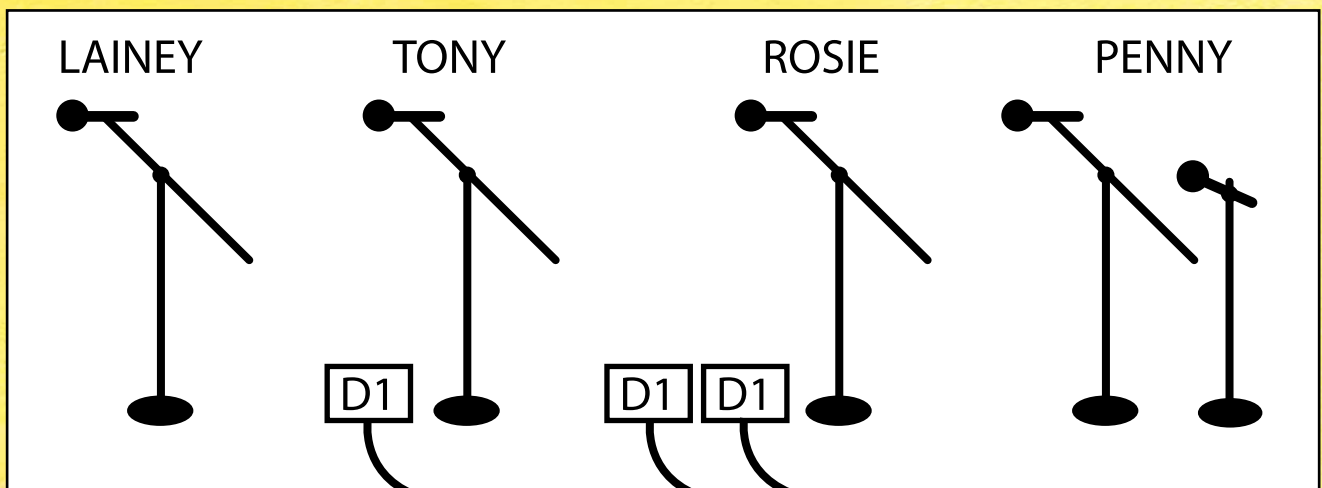

Mothers of Intention

Tech Specs

STAGE RIGHT

LAINY

Whistles, recorder, low whistles.
Instrument mic on a boom stand.

TONY

Acoustic and electric fiddle, vocals.
1 x Sm58/vocal mic on boom stand.
1 x Di for acoustic/electric and effects box.

ROSIE

2 x acoustic guitars, vocals.
1 x Sm58/vocal mic on boom stand.
2 x Di for acoustic guitars.

PENNY

Bodhran Irish drum/vocals
1 instrument mic.
1 x Sm58/vocal mic on boom stand.

www.mothersofintention.com.au